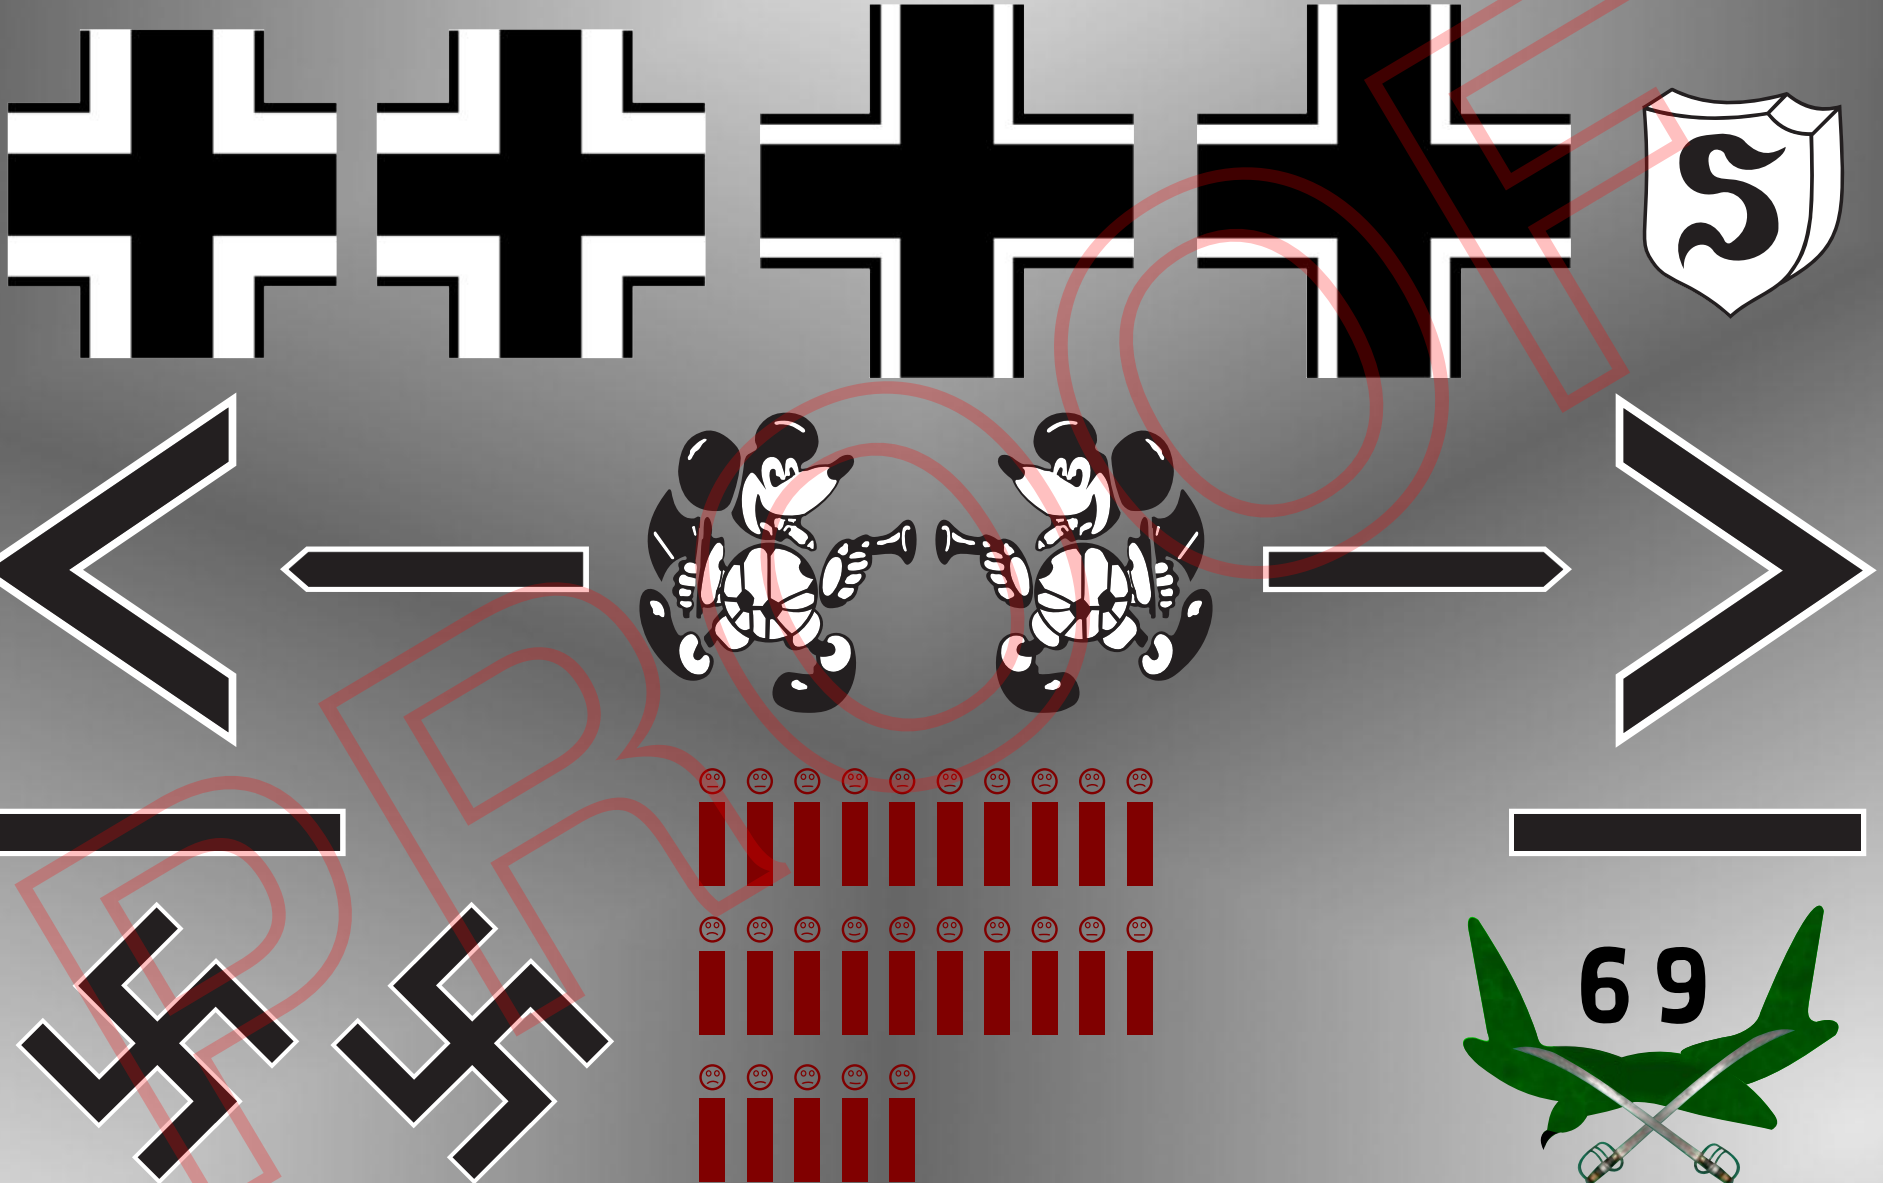

# PROOF SHEET

Project: Me109

Theme: Adolph Galland

Scale: Any scale within print limits

Note: Galland flew several different fighters during his run and the markings varied from one to the other.

Note: Graphics shown available on custom order basis, nothing is stocked